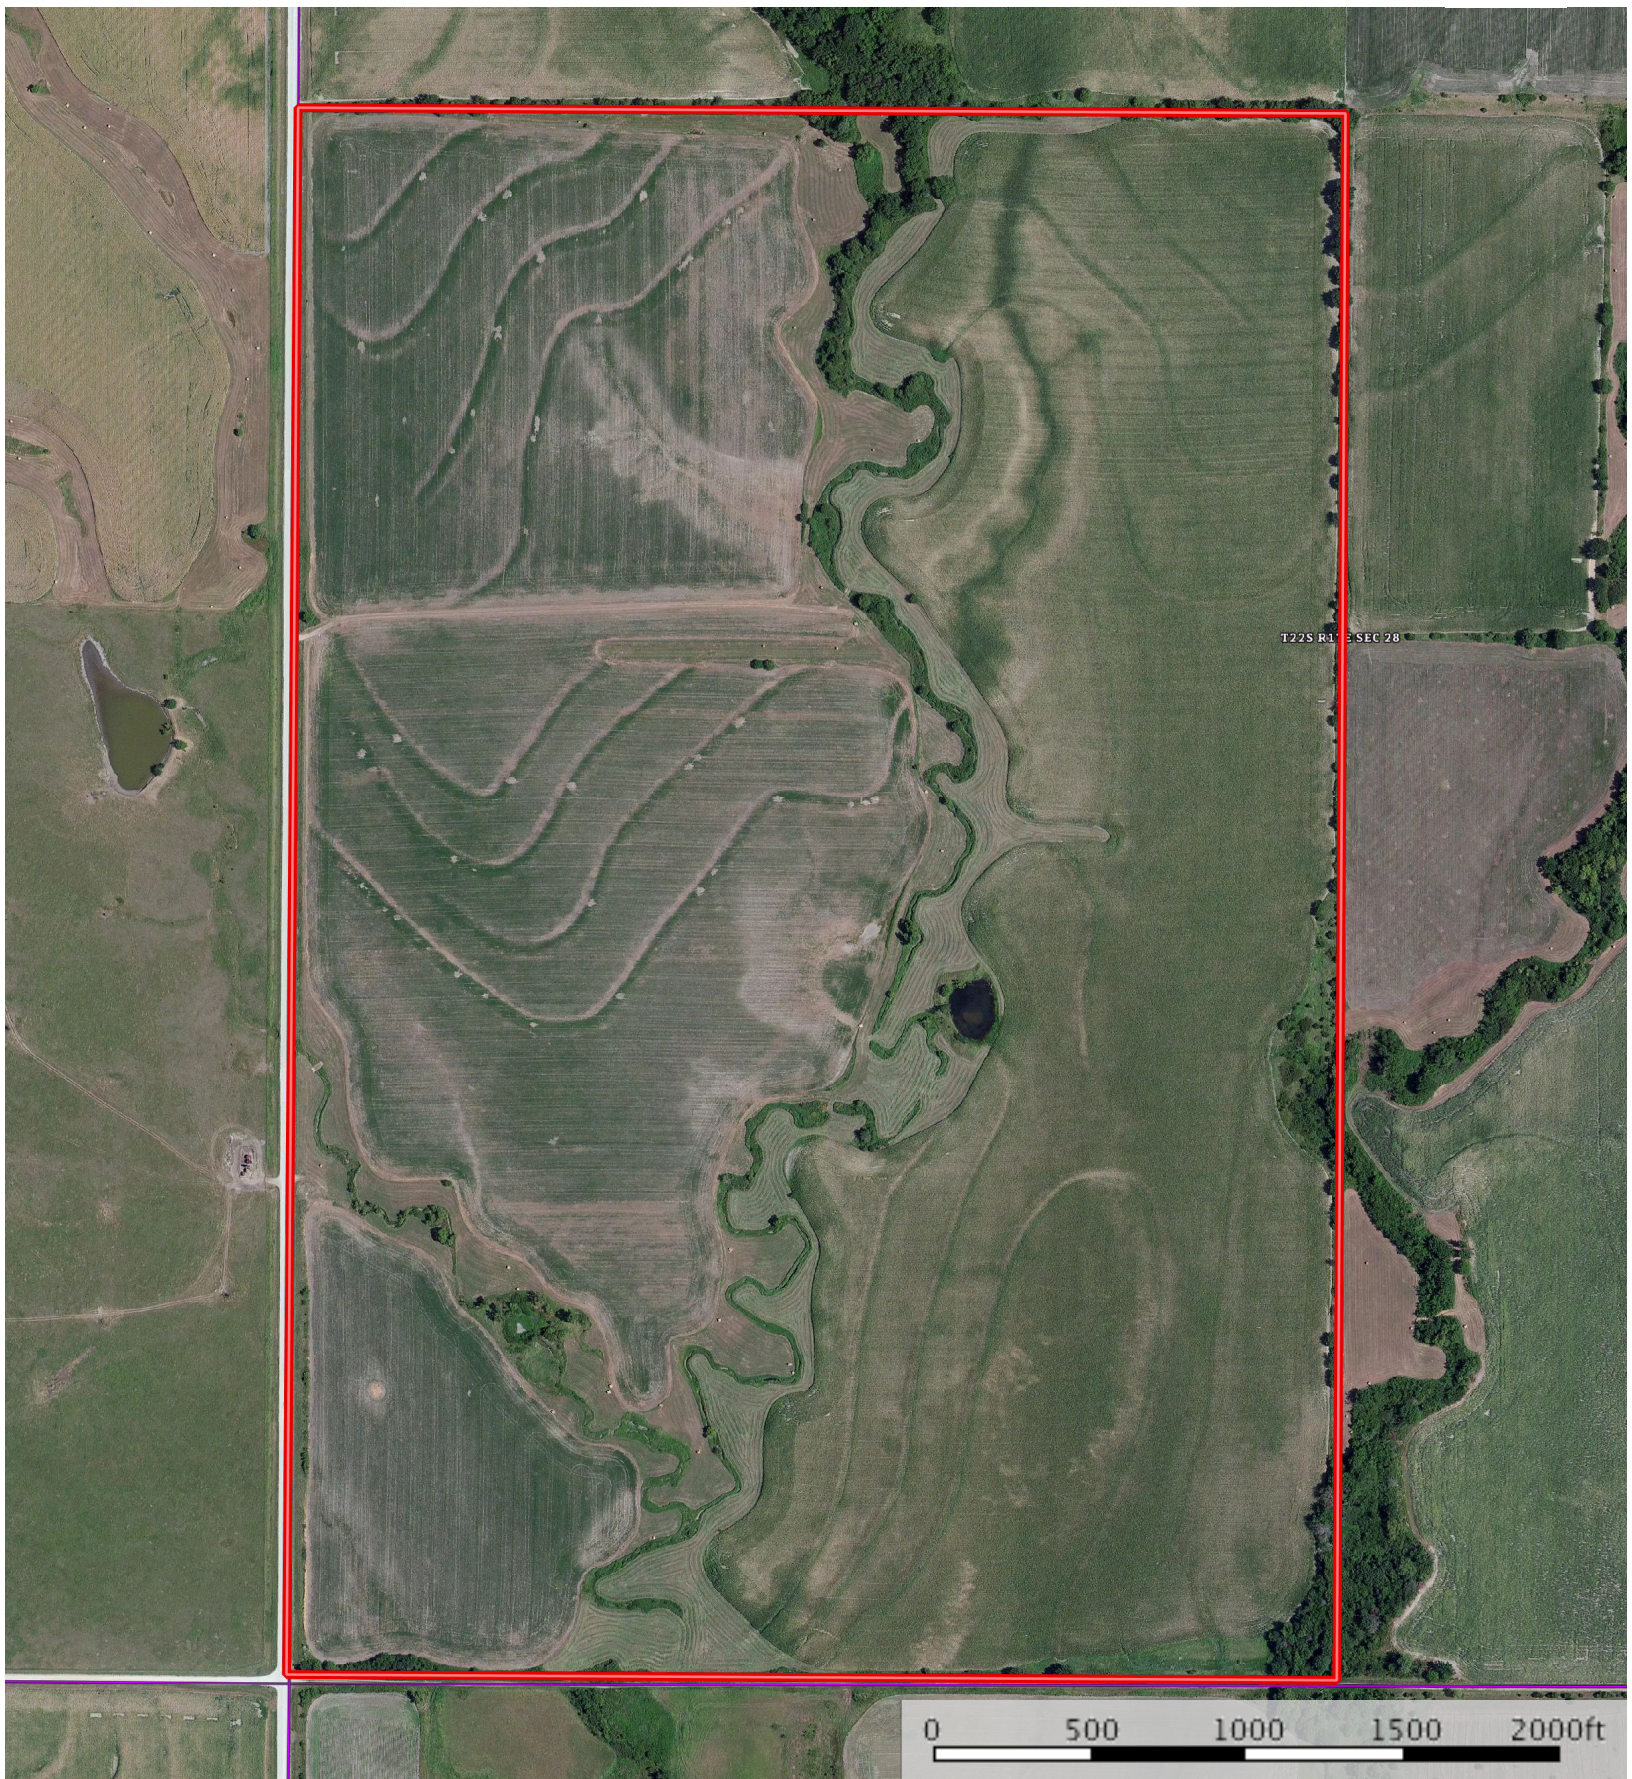

**West Trust Mickens 240 - 28-22-17**  
Coffey County, Kansas, 240 AC +/-

 Boundary